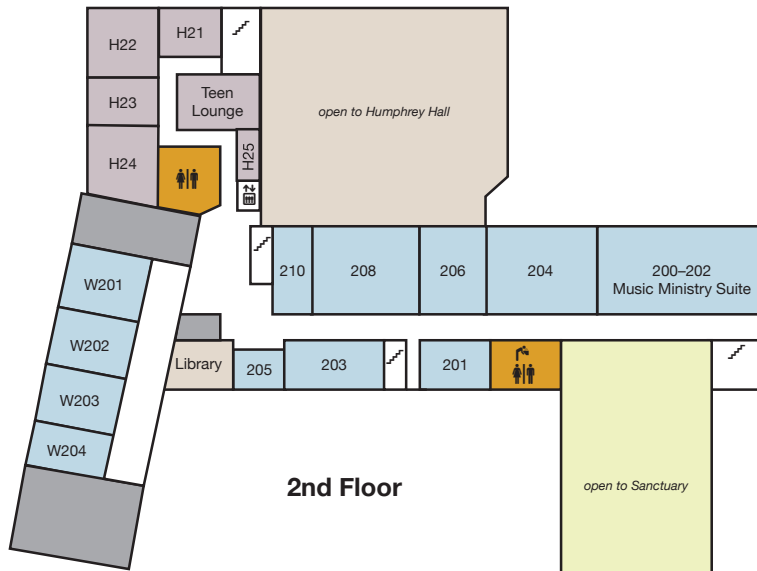

Westbury

United Methodist Church

WestburyUMC.org
5200 Willowbend Blvd.
Houston, TX 77096
713-723-0175

2nd Floor